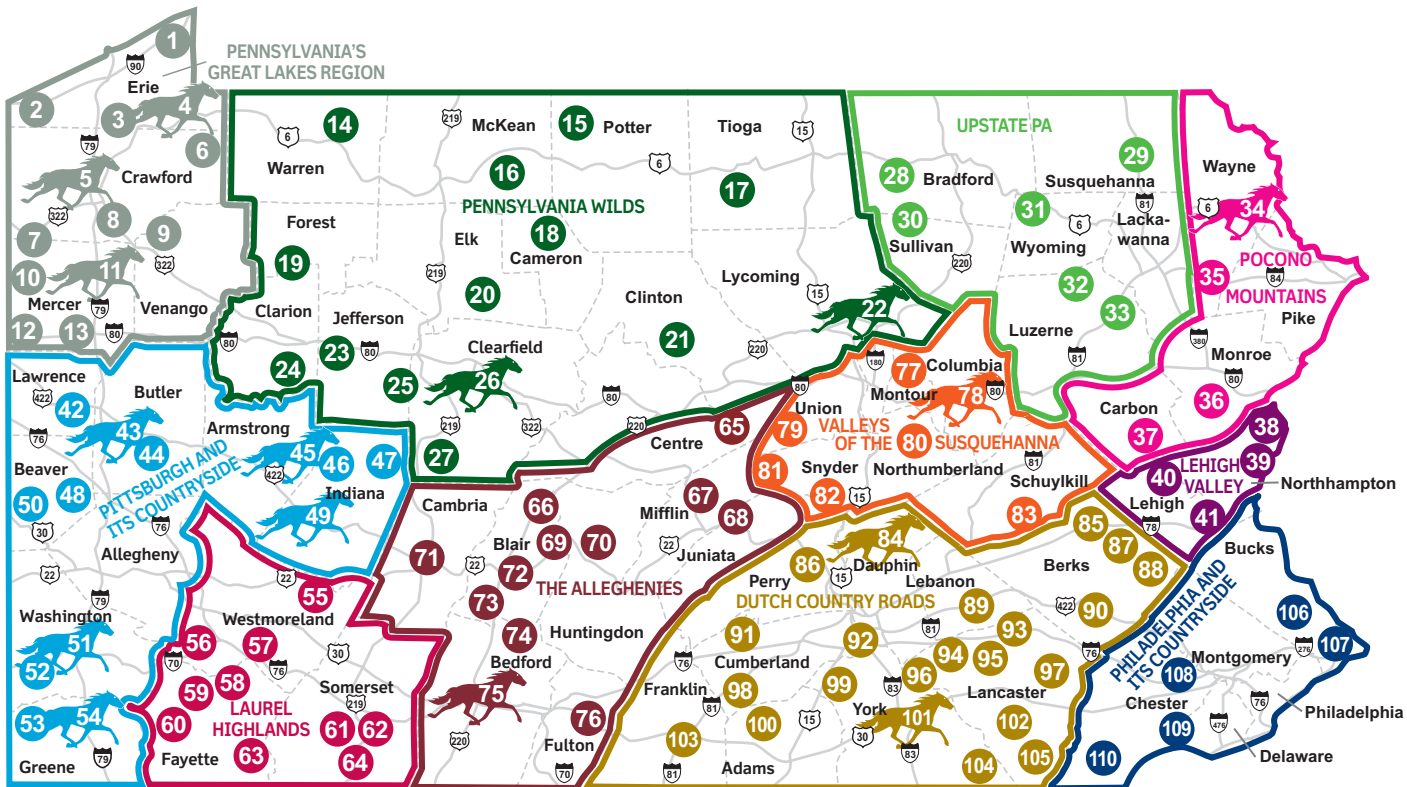

Luzerne Fair, Luzerne County

indicates fairs featuring harness racing

Use the designated regions to plan a fair trip at visitPA.com.